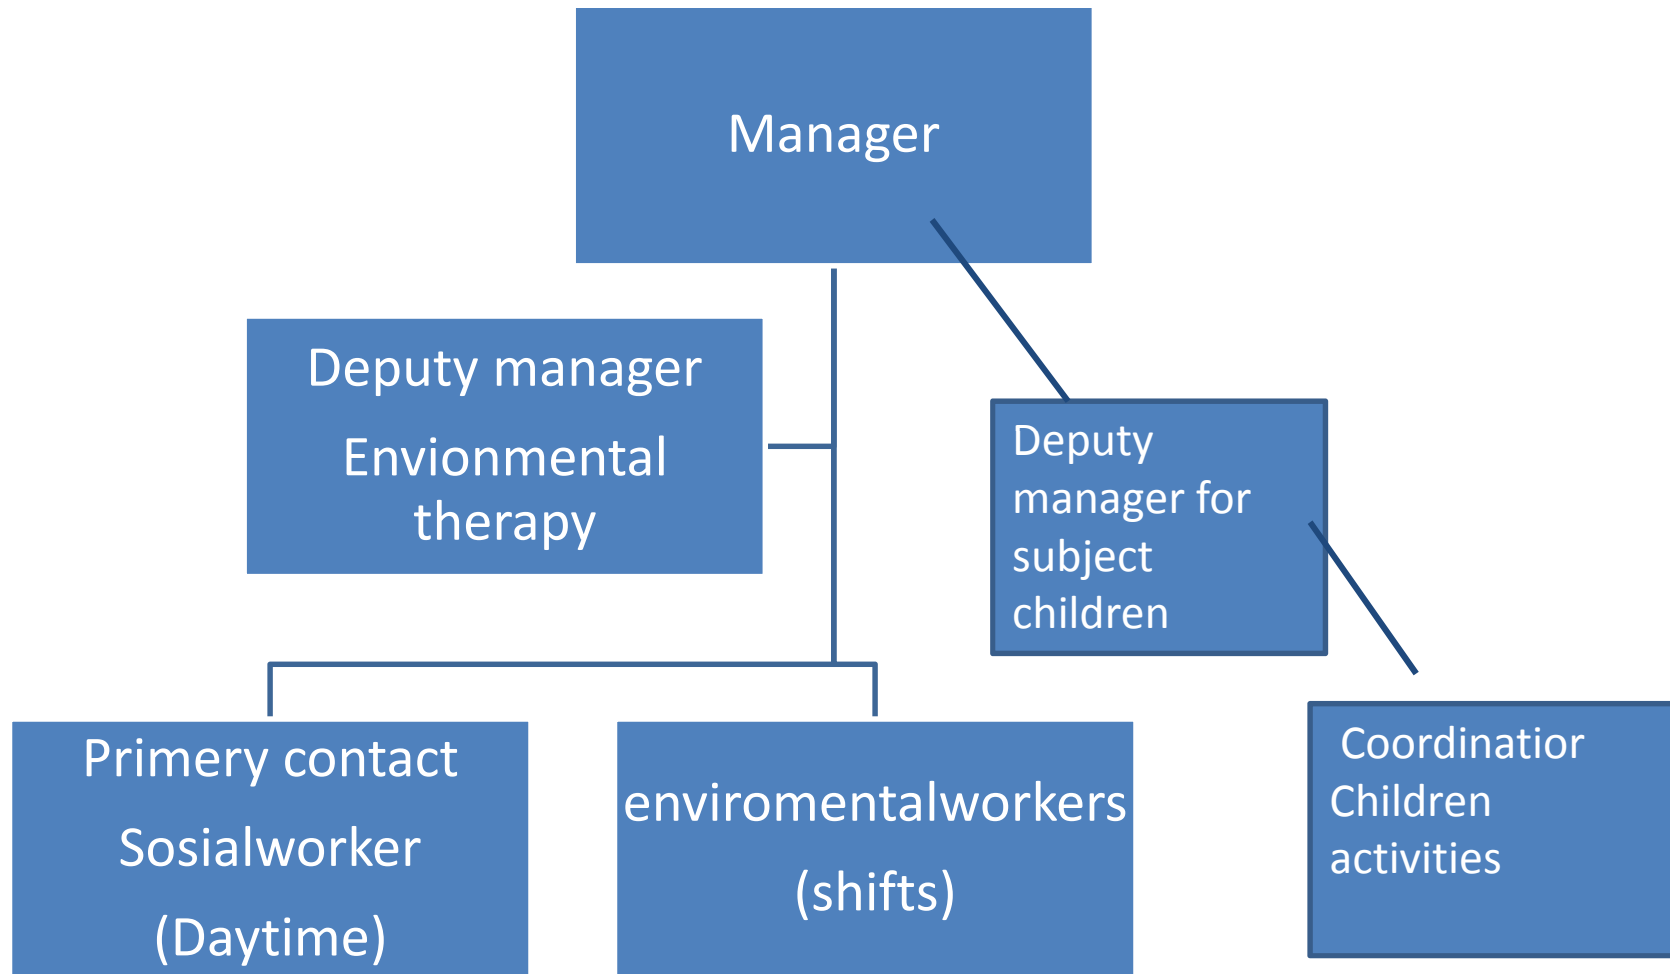

Betzy 2013

Linda Jakobsen

Manager at Drammensregionen interkommunale
krisesenter

BETZY

www.betzykrisesenter.no

Inter- municipal corporation §27

- Drammen
- Lier
- Røyken
- Hurum
- Svelvik
- Sande
- Nedre Eiker
- Øvre Eiker
- Employment in Drammen municipality
- Part of the official services of the municipalities
- IP
- SOSIO

ORGANISASJONSKART BETZY

Ekte kjærlighet er fri for vold!

Professionals

5 languages
RITZ- SOSCON
Shelter school
Rosa
RVTS

- Social workers
- Teachers
- Psykologist
- Health workers
- Sosialantropologists
- Medical yoga